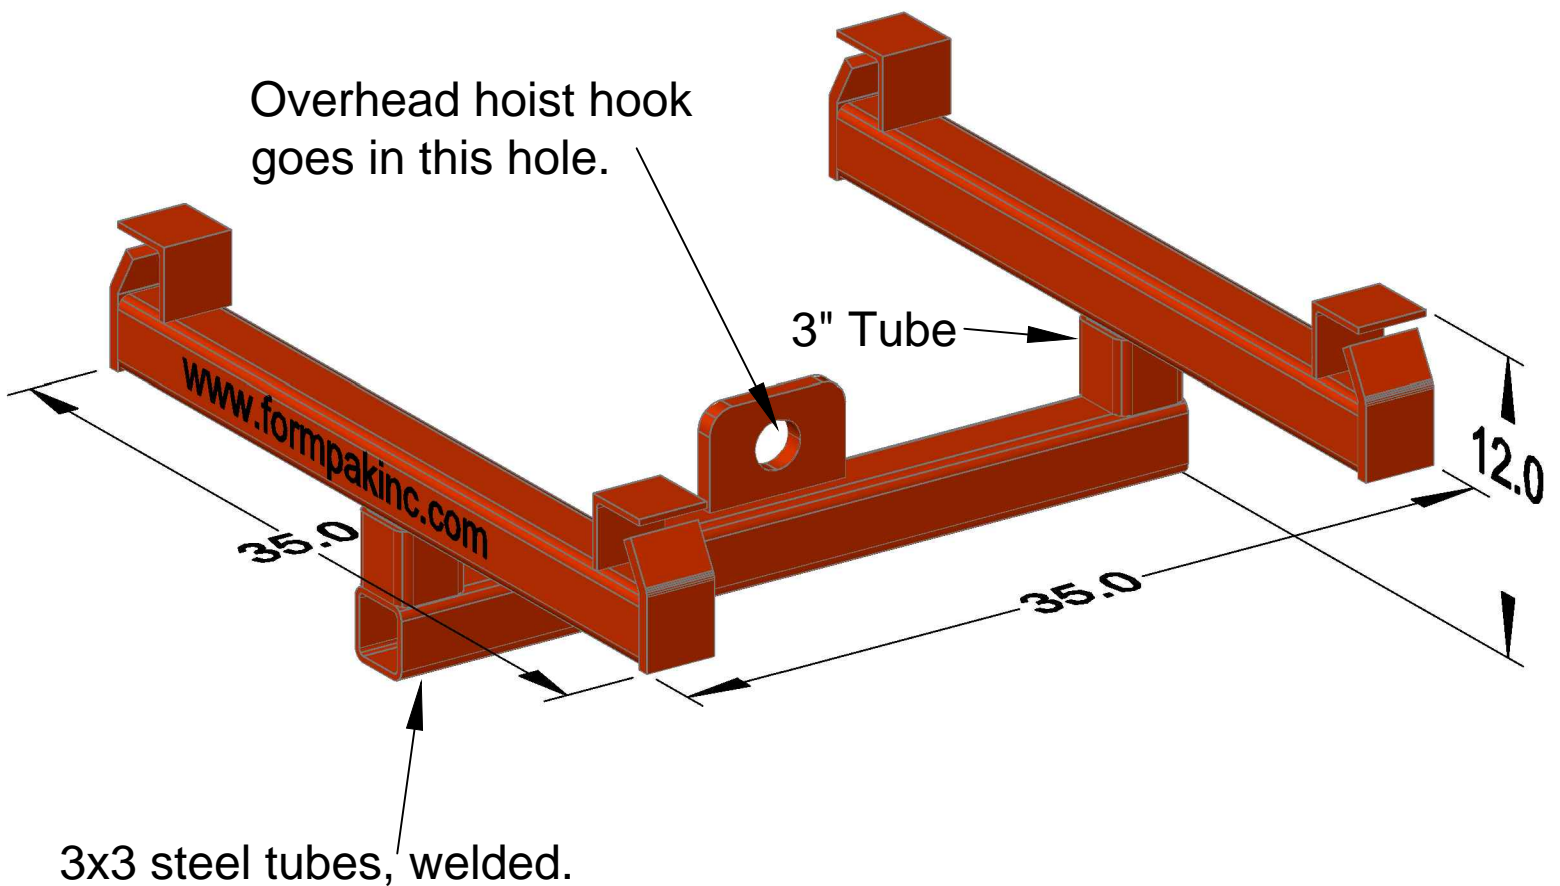

FormPak 100-CA-LH Crane Adapter

This device can easily lift the industry standard two metric ton (about 4400 lbs) heavy bulk bag. It can raise a bag 3" higher than our standard crane adapter in limited space applications. Sturdy bag holders mean bag straps are easily placed and removed, and stay put while in use.