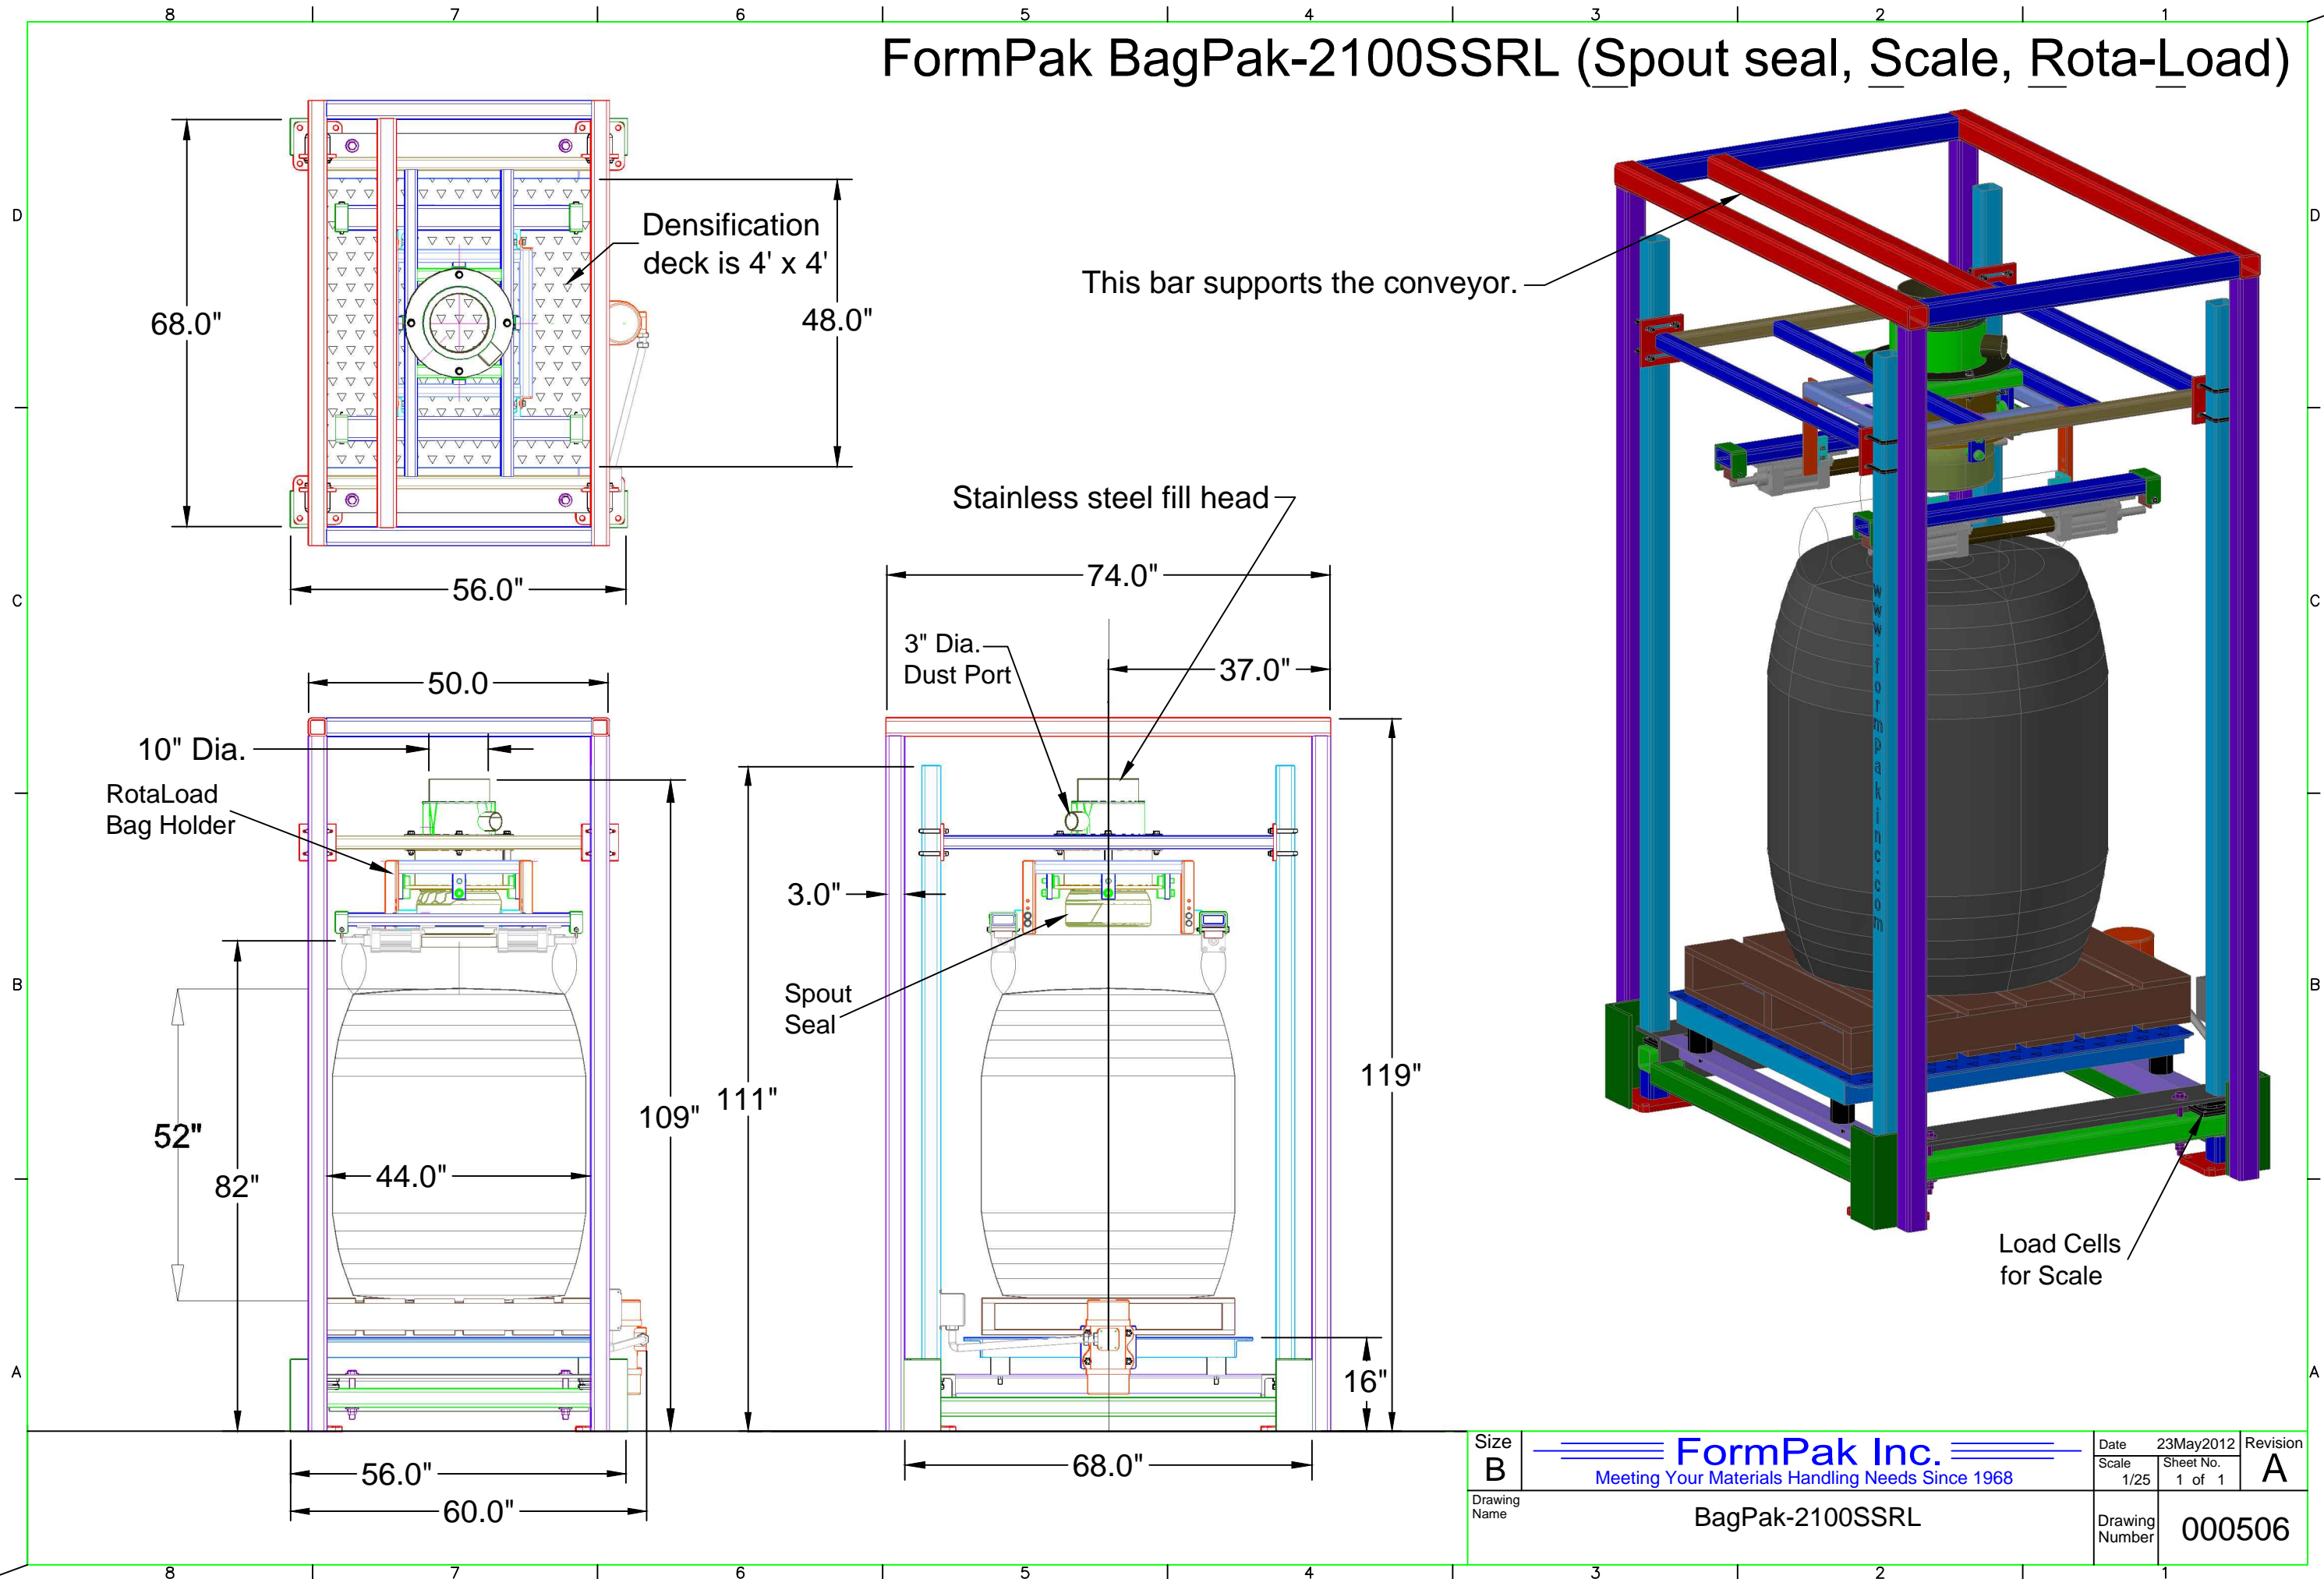

FormPak BagPak-2100SSRL (Spout seal, Scale, Rota-Load)

Size B	 Meeting Your Materials Handling Needs Since 1968	Date	23May2012	Revision	A
		Scale	1/25	Sheet No.	1 of 1
Drawing Name		BagPak-2100SSRL		Drawing Number	000506