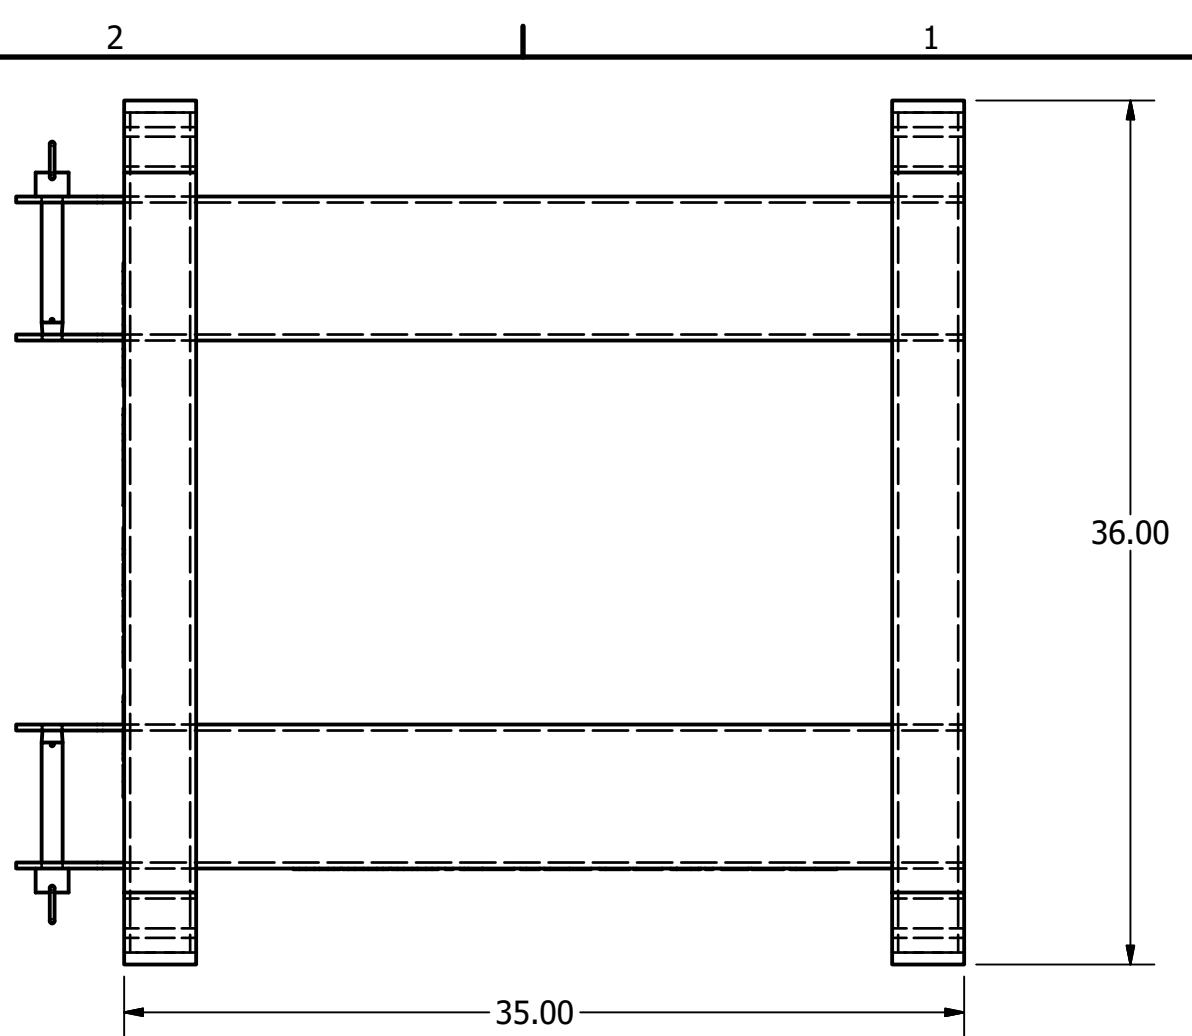

Plates and Pins are for Attaching to Forklift.

Paint safty orange-red unless otherwise specified

TOLERANCES UNLESS OTHERWISE SPECIFIED		 Meeting Your Materials Handling Needs Since 1968			
FRAC. ± 1/16	Drawing Name	BagLift 100FA-Safety Forty-four Hundred Pound Capacity			
ANGLE. ± 1/2					
.X ± .06		Size	Drawn By	Date	
.XX ± .03			B	Rob Kleeschulte	6/20/2016
.XXX ± .015				Revision	-
	Drawing Number	000103	Scale	1:8	
			Sheet 1 of 1		