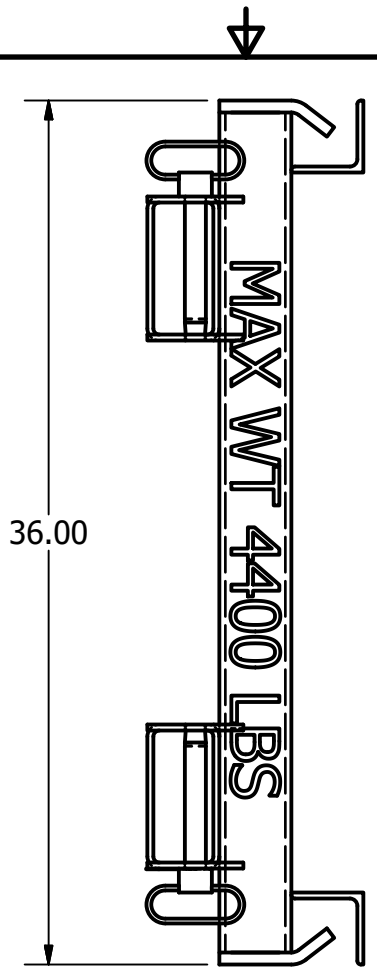

Plates and Pins are for Attaching to Forklift.

Paint safty orange-red unless otherwise specified

TOLERANCES UNLESS OTHERWISE SPECIFIED		 Meeting Your Materials Handling Needs Since 1968			
FRAC. ± 1/16	Drawing Name	BagLift 100FA-Safety Forty-four Hundred Pound Capacity			
ANGLE. ± 1/2					
.X ± .06		Size	Drawn By	Date	
.XX ± .03			B	Rob Kleeschulte	6/20/2016
.XXX ± .015				Revision	-
	Drawing Number	000103	Scale	1:8	
			Sheet 1 of 1		